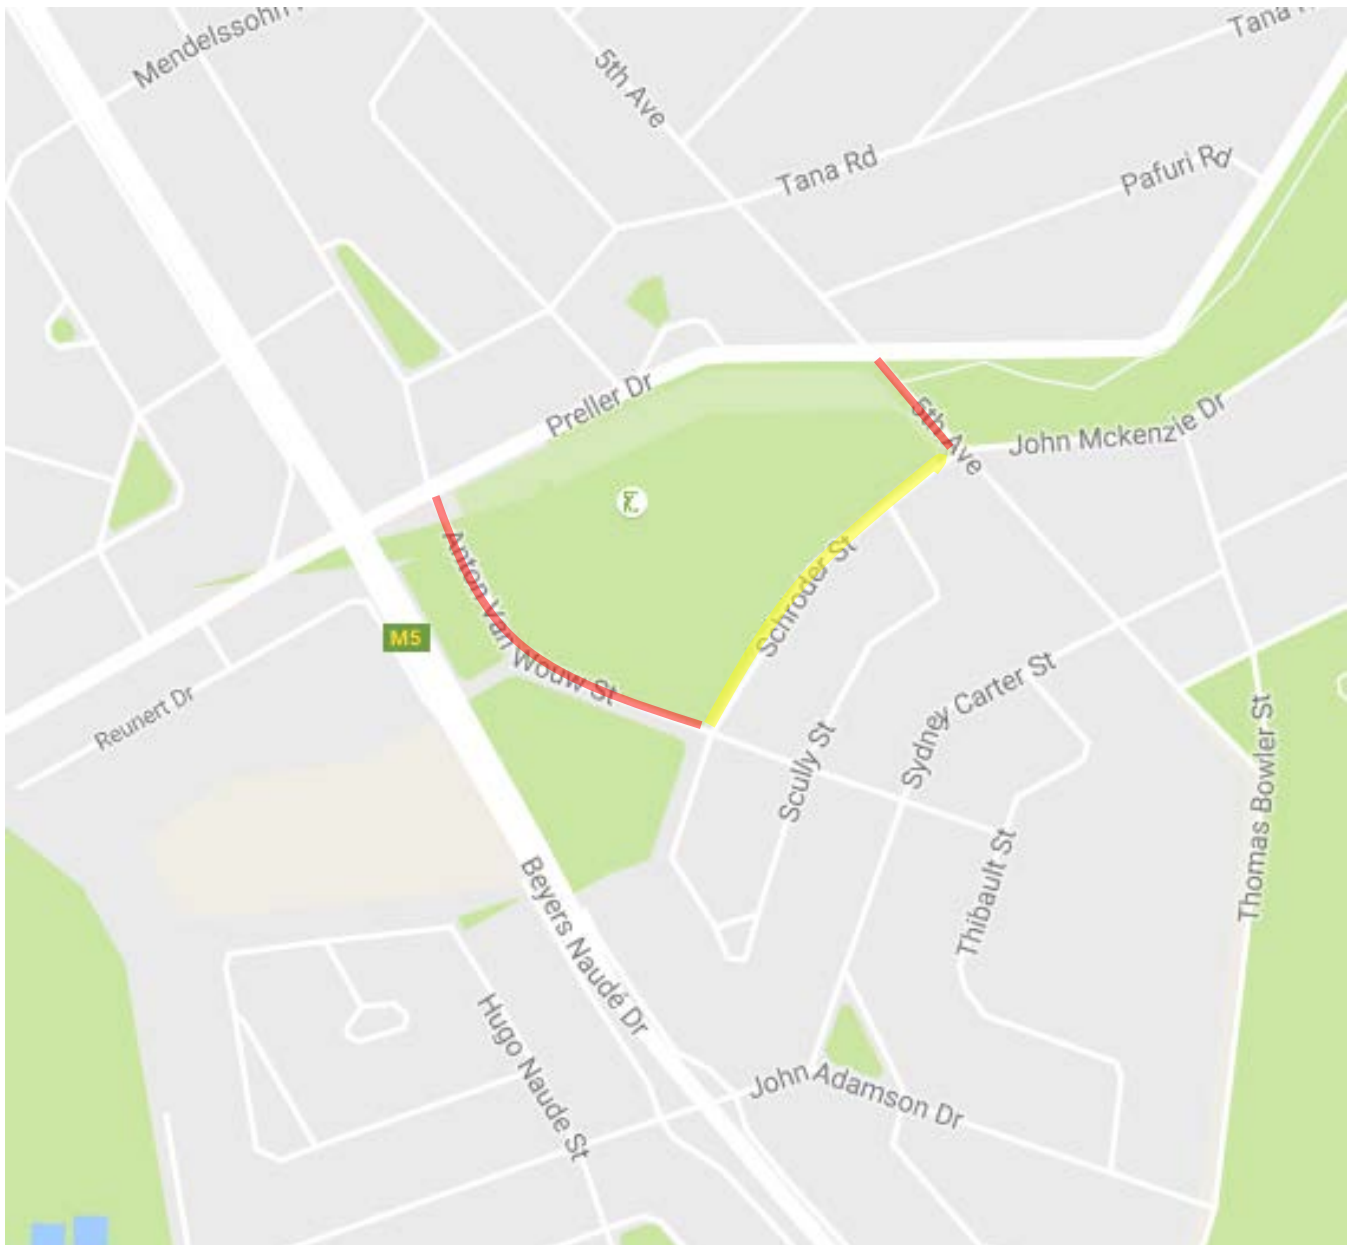

# ROOSEVELT PARK

HOLLARD JUMA ROAD CLOSURES 28<sup>TH</sup> MAY 2017

FULL ROAD CLOSURE

HALF ROAD CLOSURE

Hollard.